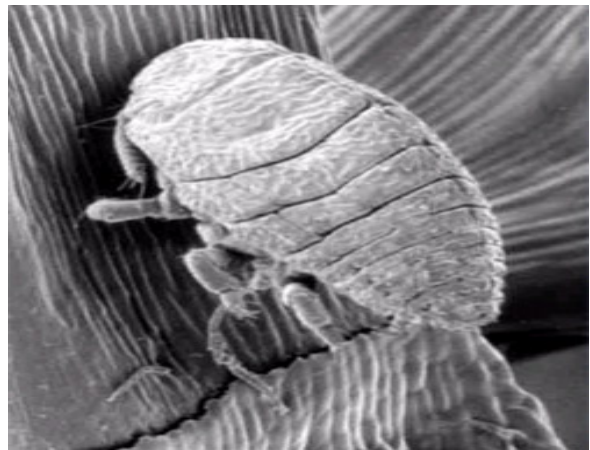

Forest Ecosystem Threats

Emerald Ash Borer Adult 3/8 – 5/8"

Larva: 3 stages – 1-1 1/4"

Hemlock Woolly Adelgid

Microscopic View

Asian Long-horned Beetle: 3/4 - 1 1/4"

Larva: to 2+"