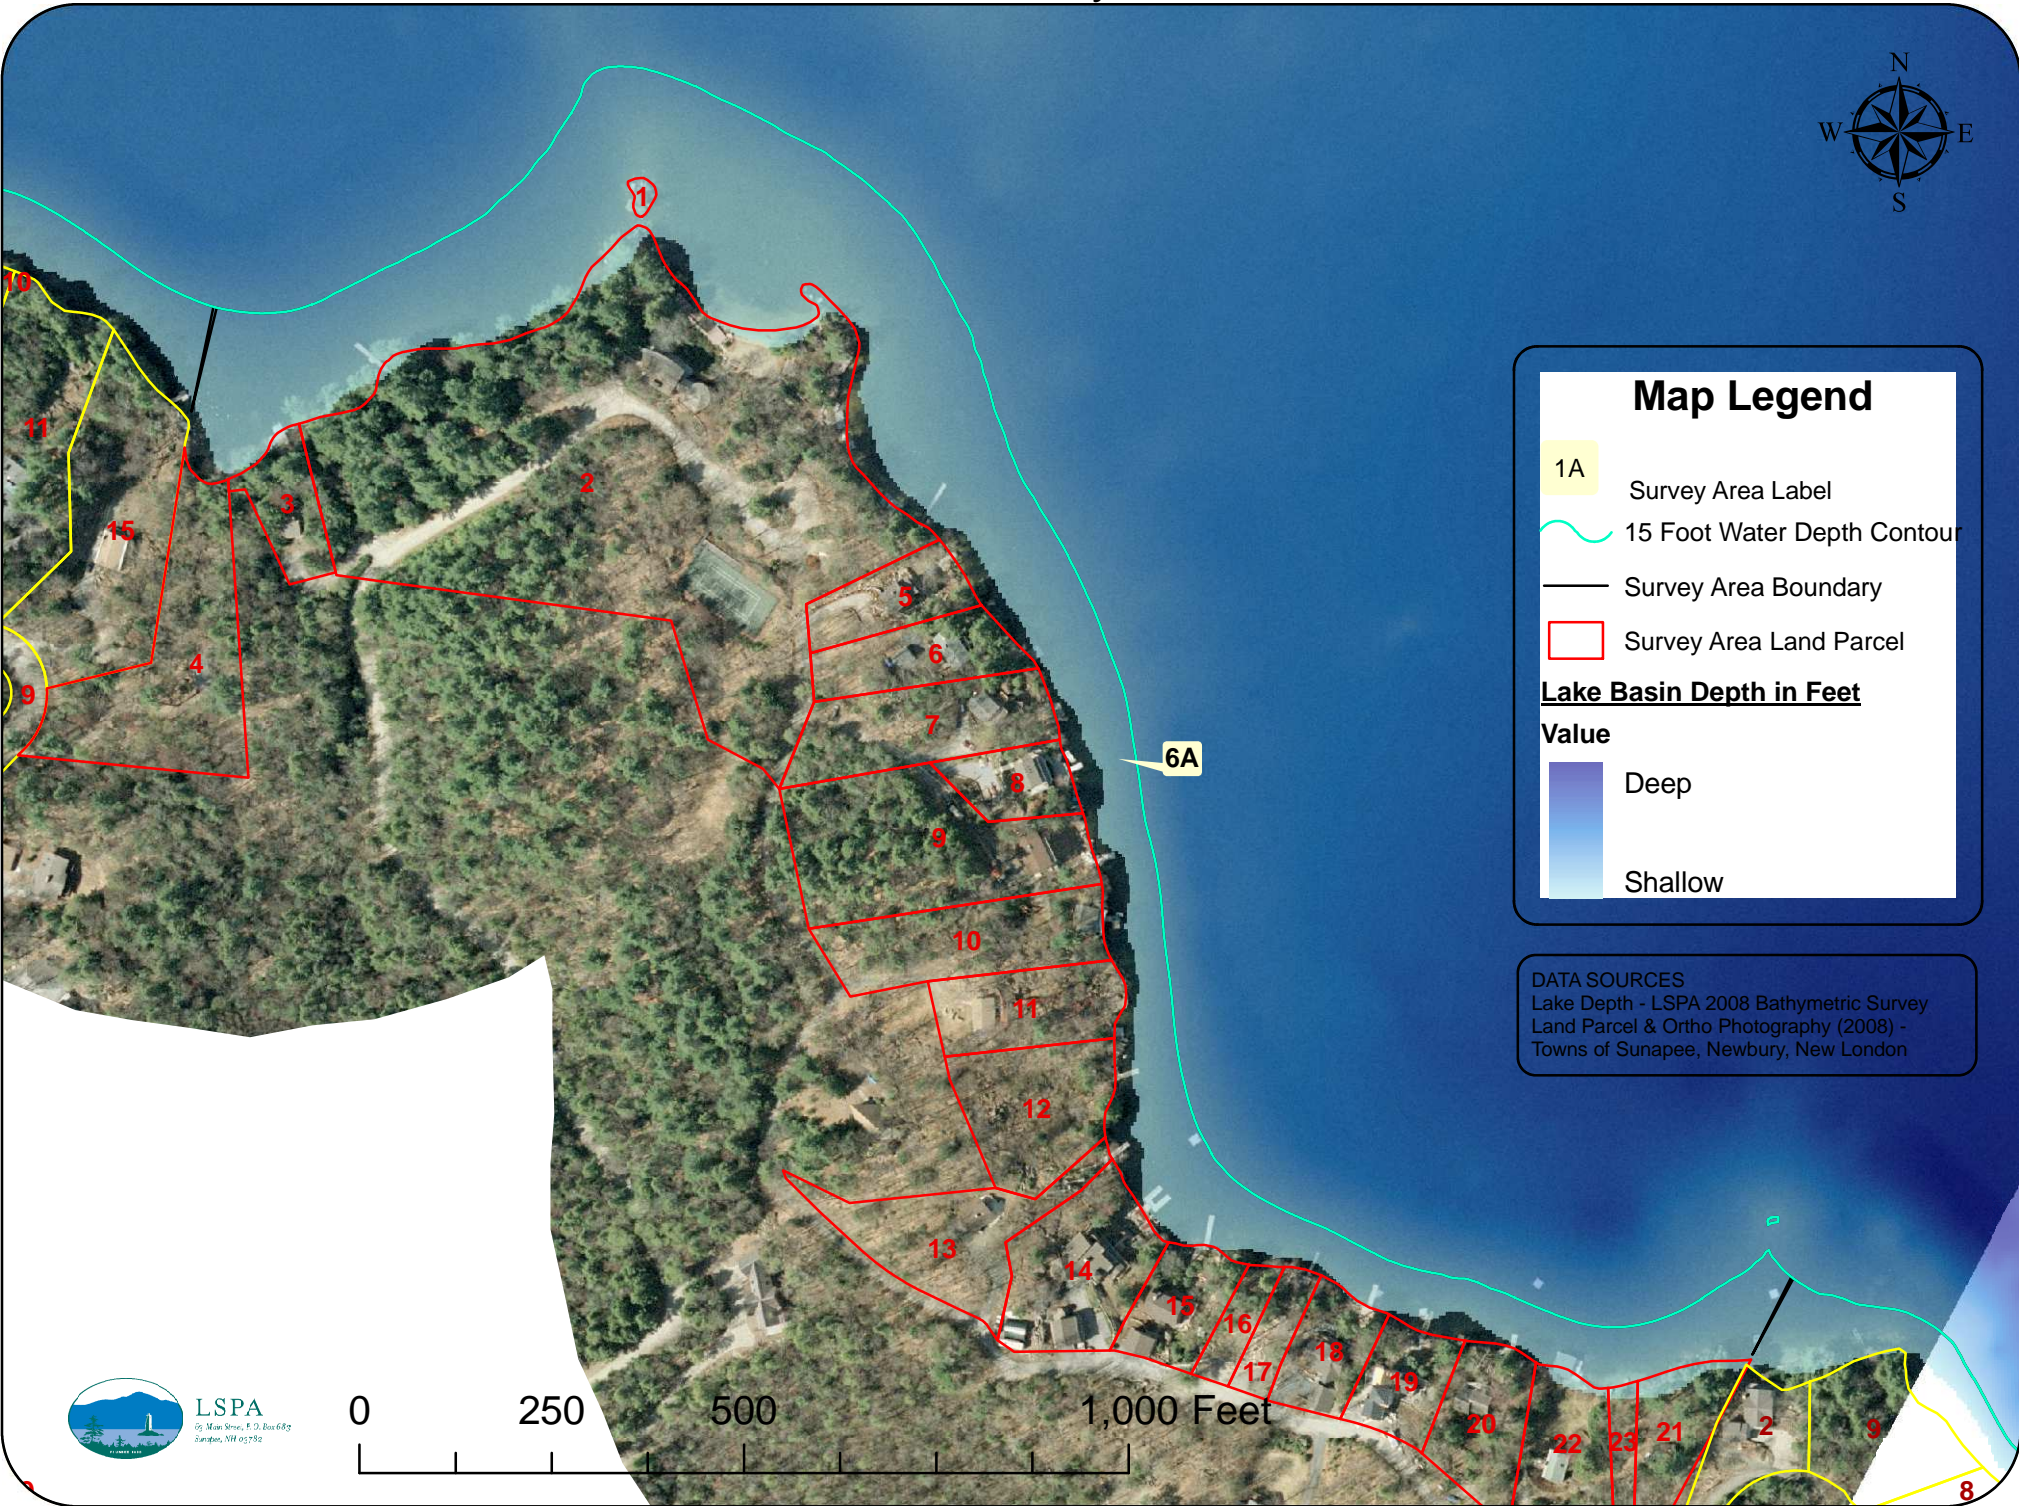

Weed Watch Survey Area 6A

Map Legend

- 1A** Survey Area Label
- 15 Foot Water Depth Contour
- Survey Area Boundary
- Survey Area Land Parcel

Lake Basin Depth in Feet

Value

- Deep
- Shallow

DATA SOURCES
Lake Depth - LSPA 2008 Bathymetric Survey
Land Parcel & Ortho Photography (2008) -
Towns of Sunapee, Newbury, New London