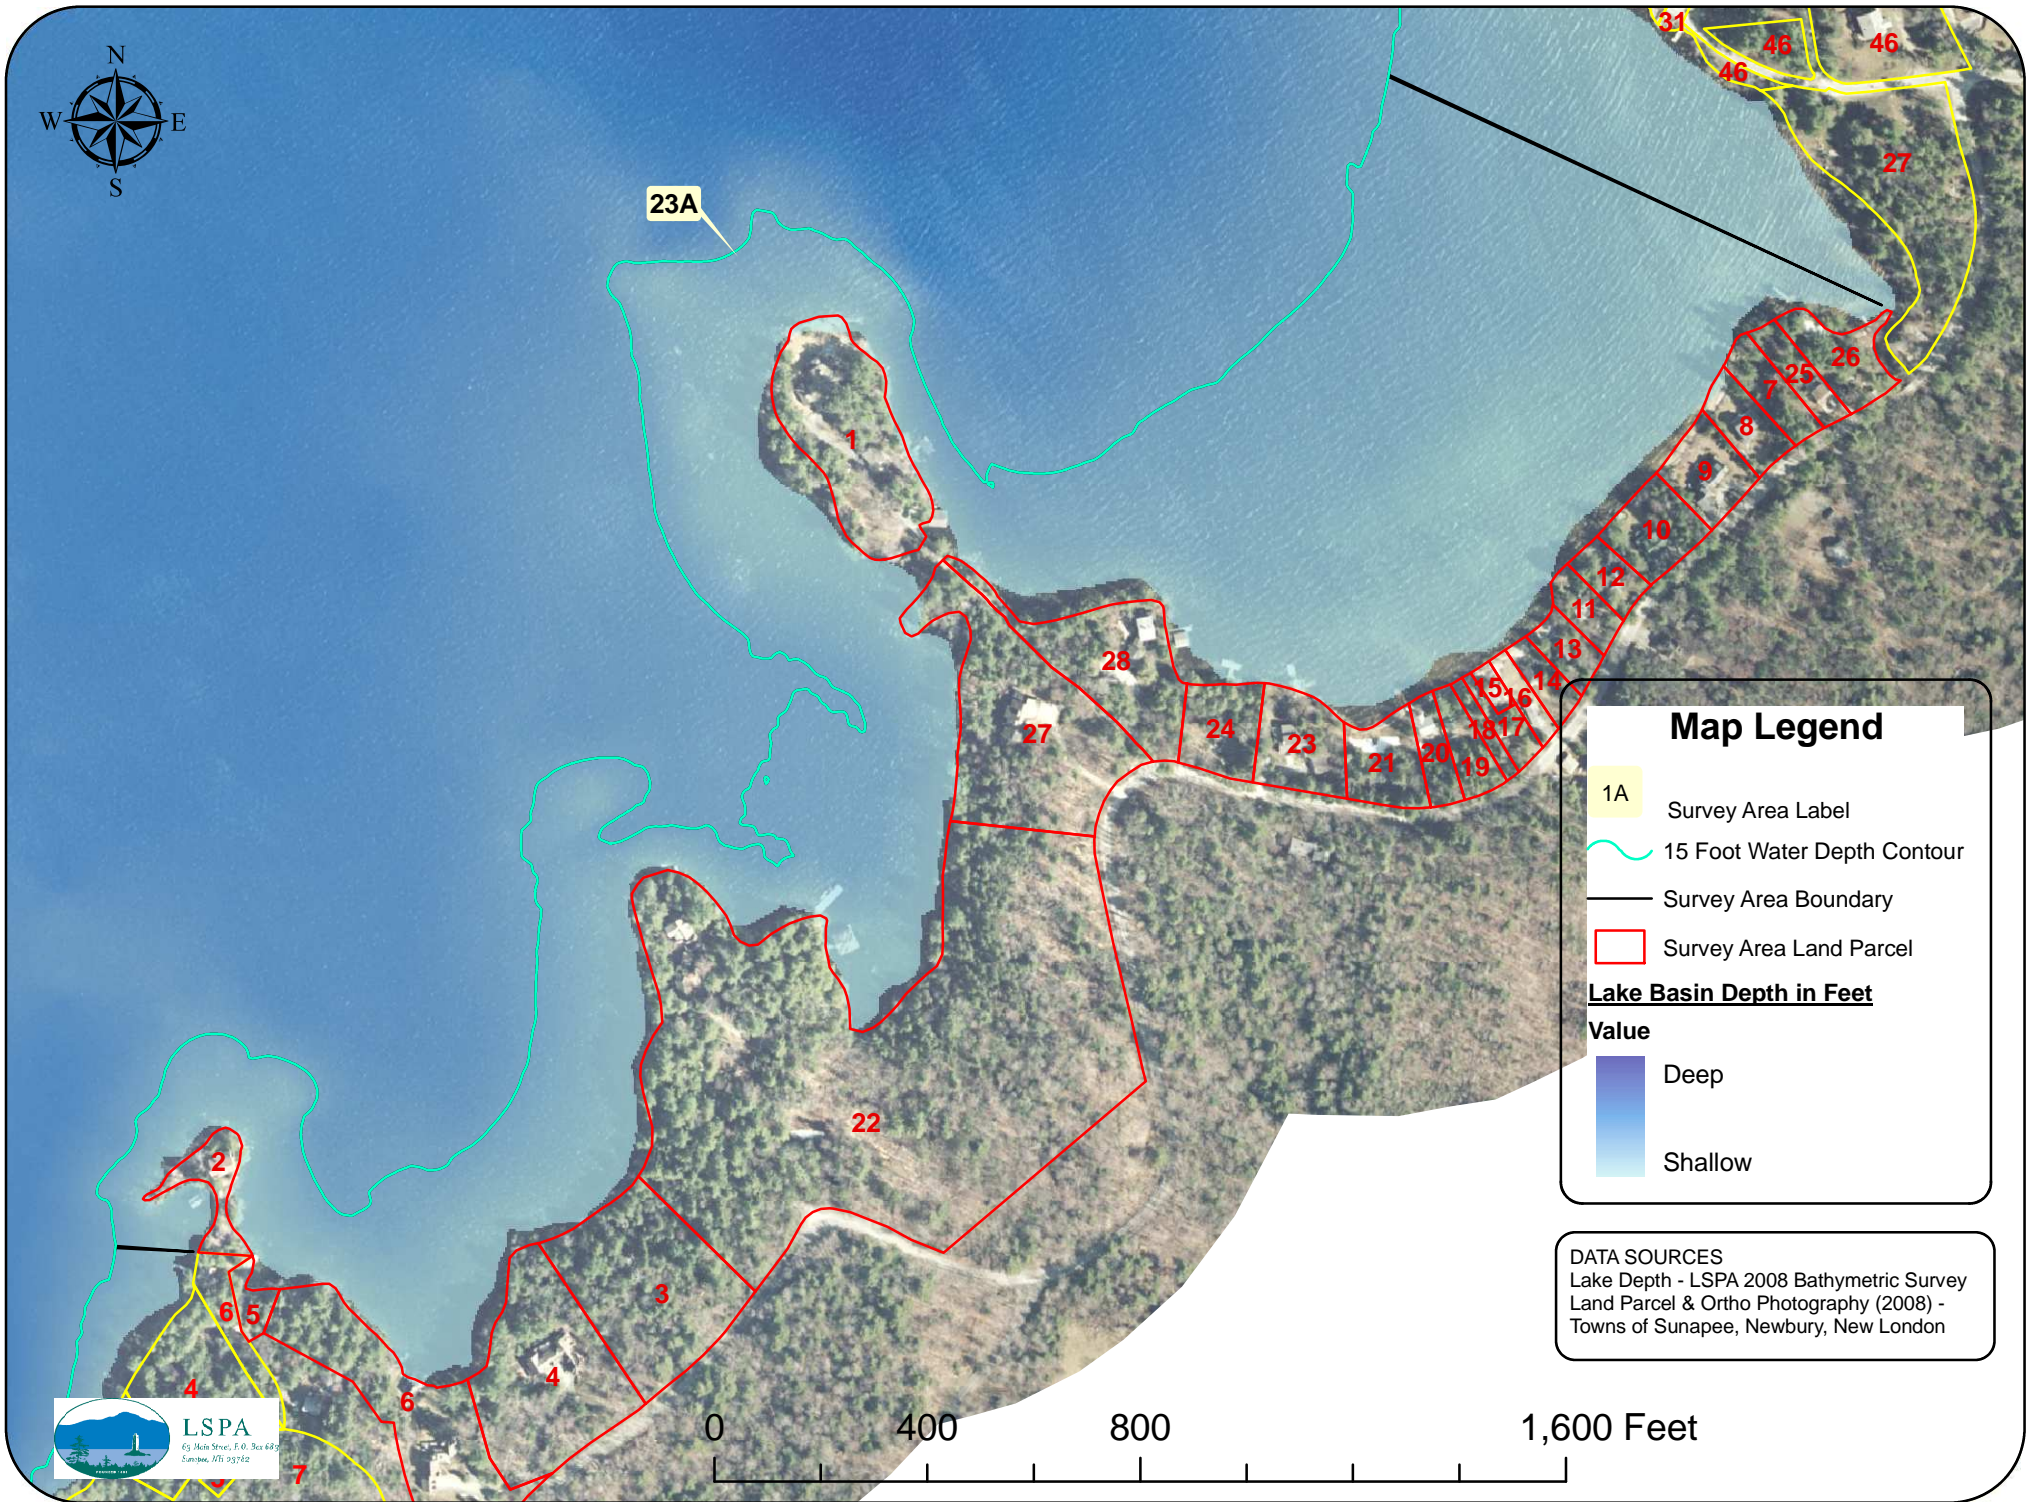

Weed Watch Survey Area 23A

Map Legend

- 1A Survey Area Label
- 15 Foot Water Depth Contour
- Survey Area Boundary
- Survey Area Land Parcel

Lake Basin Depth in Feet

Value

Deep

Shallow

DATA SOURCES
 Lake Depth - LSPA 2008 Bathymetric Survey
 Land Parcel & Ortho Photography (2008) -
 Towns of Sunapee, Newbury, New London