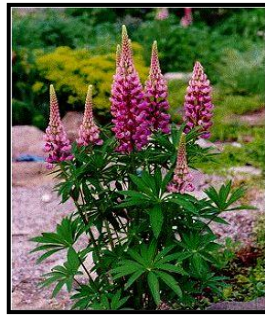

Sunapee Area Wildflower Guide ~

Look in the forests, the edge of meadows, near wet lands...

Can you find these flowers?

Lady Slipper

Lupine

Marsh Marigold

Wood Sorrel

Buttercup

Jack-in -the-pulpit

Columbine

Blue Flag Iris

Dandelion

Wild Strawberry

Forget-me-not

Bluets

Mayflower