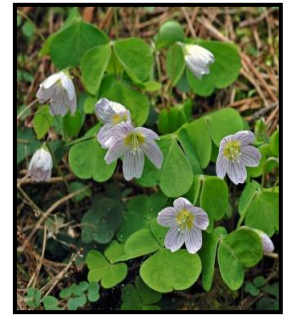

Sunapee Area Wildflower Guide ~

Look in the forests, the edge of meadows, near wet lands...

Can you find these flowers?

Lady Slipper

Lupine

Marsh Marigold

Wood Sorrel

Buttercup

Jack-in -the-pulpit

Columbine

Blue Flag Iris

Dandelion

Wild Strawberry

Forget-me-not

Bluets

Mayflower

Violet

Wild Calla

Trillium

Sunapee Area Wildflower Guide ~

Look in the forests, the edge of meadows, near wet lands...

Can you find these flowers?

Thistle

Queen Anne's Lace