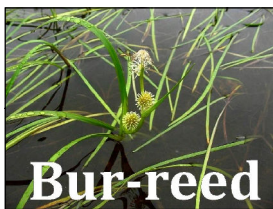

Awlwort

Bur-reed